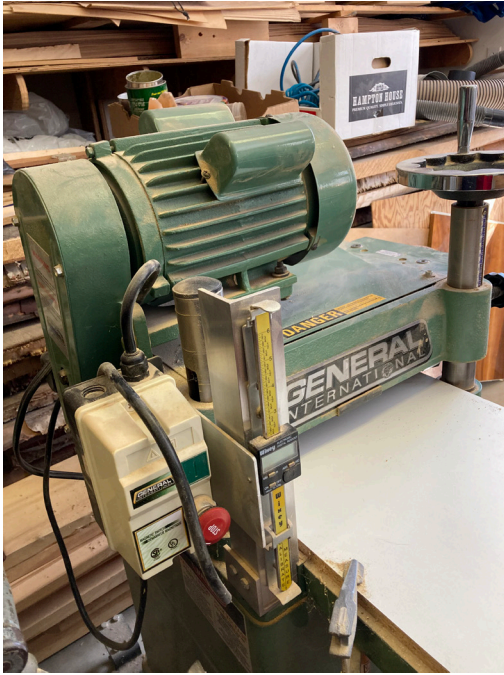

Mini max L55 belt sander. It has a frequency drive attached that converts power from single phase to 3 phase. Asking \$2500. For more information please contact Joanne at (306) 980-8688. Call or text.

General International planer for sale. Asking \$1000. For more information contact Joanne 306-980-8688.

Oliver 4240 jointer for sale. Asking \$1000. For more information please contact Joanne 36-980-8688.